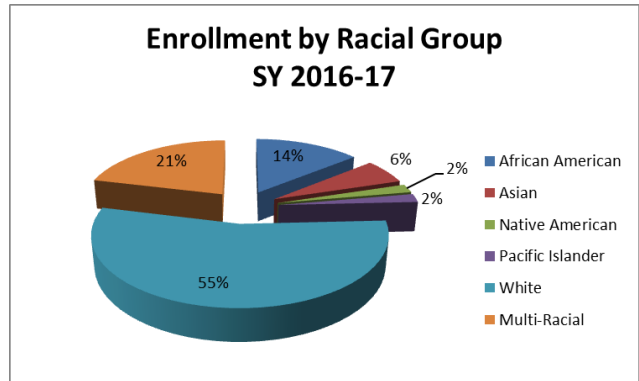

Enrollment by Racial/Ethnic Group

SY 2016 - 2017

Percent of Student Population

Racial/Ethnic Group	Percent
African American	14
Asian	6
Native American	2
Pacific Islander	2
White	54
Multi-Racial	21
Hispanic	30