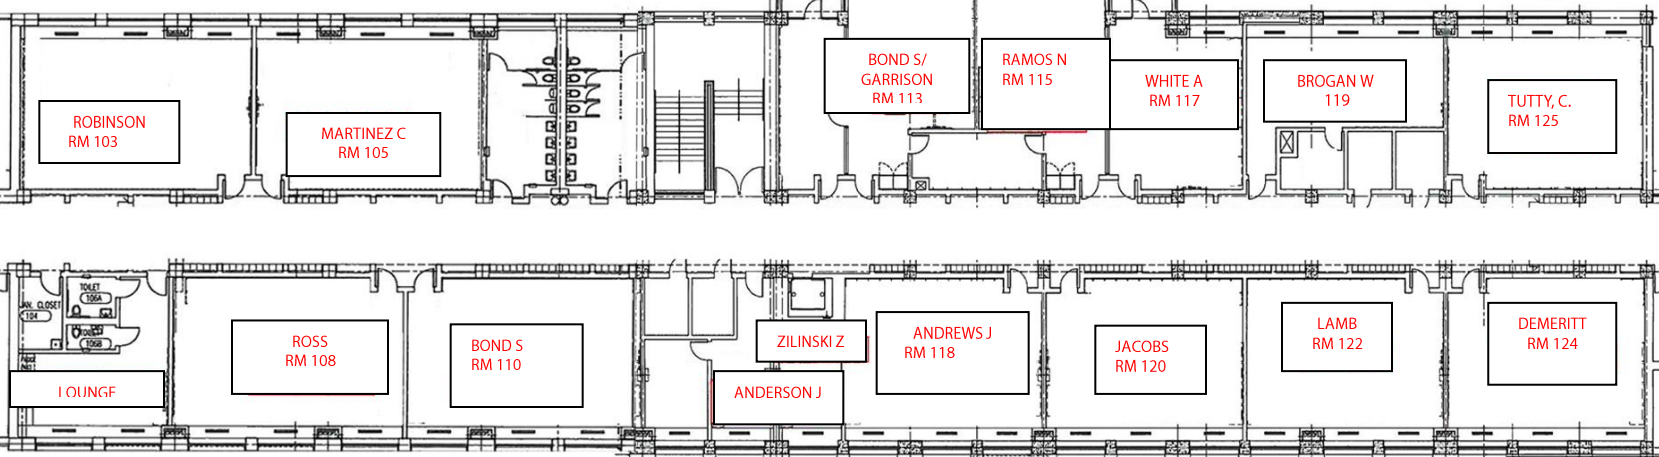

GYM  
BROWN C/CARIGNAN L

BAND ROOM  
&  
MPB  
→

Bottom Floor Left

FootBall Field

Bottom Floor Right

Football Field

Second Floor Left

Second Floor Right

## Bottom Floor Far Left Hallway

TEMP 5 LEVIE H	TEMP 1 WEIR J
TEMP 6 SPENCER L	TEMP 2 GALLEGOS S
TEMP 7 OCHOA J	TEMP 3 GALLO A
TEMP 8 FURNER J	TEMP 4 LOCKWOOD L
	TEMP 9 CARIGNAN L

## Bottom Floor Far Right Hallway