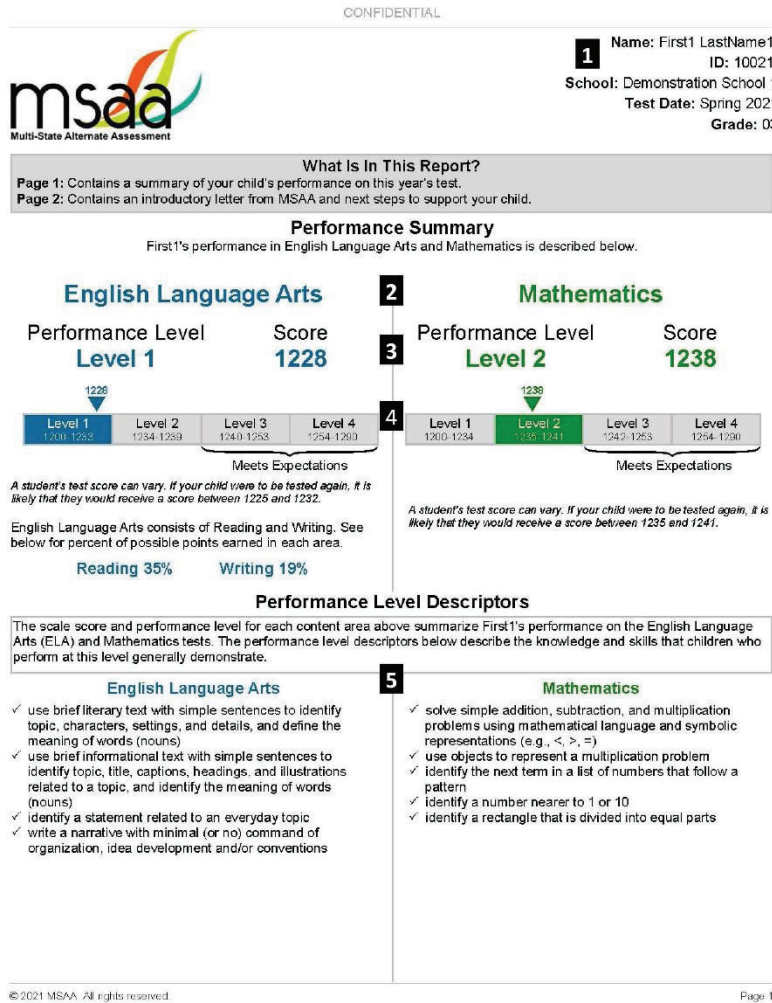

Individual Student Report

The ISR provides scale score and performance level information for a specific student. Figure 5 shows page 1 of the ISR. A full sample ISR is included in Appendix D.

Figure 5 – Sample Individual Student Report

The ISR contains the following features, highlighted above:

1. The report header includes the student's full name, student ID, grade and school.
2. The results for each content area are displayed separately on the report.
3. The student's scale score and performance level for each content area are shown.
4. This display shows the student's score compared to the performance level scale.
5. This text shows the performance level descriptor for the student's performance level.